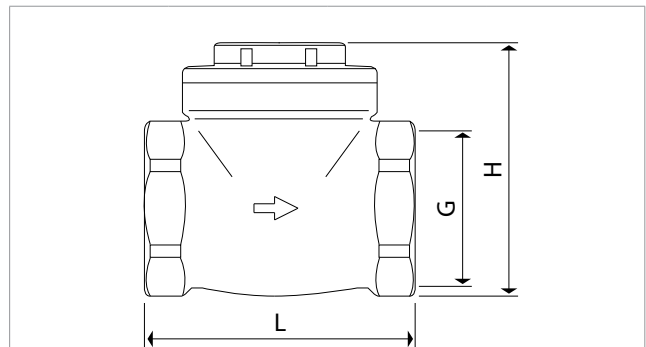

N6
Versioni e codici - Versions and product codes

Codice - Product code	Misura - Size
N6Y002	3/8"
N6Y003	1/2"
N6Y004	3/4"
N6Y005	1"
N6Y006	1 1/4"
N6Y007	1 1/2"
N6Y008	2"
N6Y009	2 1/2"
N6Y010	3"

Dati tecnici - Technical data

Materiali - Materials

- UNI EN 12165 CW617N
- UNI EN 12165 CW614N
- Fibra
- UNI EN 12165 CW617N
- UNI EN 12165 CW614N
- Fiber

Perdite di carico - Losses of pressure

Misura - Size	Kv
3/8"	3,95
1/2"	7
3/4"	9
1"	16
1 1/4"	32

Misura - Size	Kv
1 1/2"	44
2"	93
2 1/2"	222
3"	360

Dimensioni - Dimensions

Codice Product code	Misura - Size G	H [mm]	L [mm]
N6Y002	3/8"	46	47
N6Y003	1/2"	46	47
N6Y004	3/4"	51	53
N6Y005	1"	61	63
N6Y006	1 1/4"	73	74
N6Y007	1 1/2"	85	87
N6Y008	2"	94	97
N6Y009	2 1/2"	107	118
N6Y010	3"	130	135