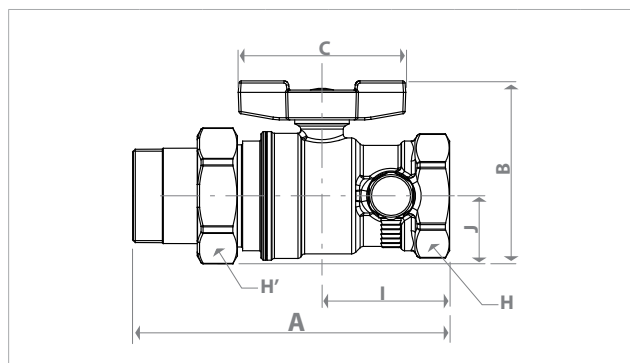

### Description

Ball valve with female-tail piece male connections and drain tap. For plumbing systems. Chrome-plated brass. Standard port. Aluminium T handle (red).

#### Main features and materials

- Suitable for plumbing systems.
- Connections F (ISO 228) x tail piece M (ISO 228).
- Standard port.
- UNI EN 12165 CW617N chrome-plated valve.
- Stem with double O-ring.
- Nut with anti-corrosion coating, with guarantee seal and hologram.
- Painted aluminium T handle (red).
- Drain tap with M threaded, with hose connection  $\varnothing$  9 mm.

### Dimensions

| Size              | DN | A [mm] | I [mm] | B [mm] | J [mm] | C [mm] | H [mm] | H' [mm] |
|-------------------|----|--------|--------|--------|--------|--------|--------|---------|
| 1/2"F x 1/2"M     | 14 | 91     | 32     | 53     | 17     | 63     | 25     | 30      |
| 1/2"F x 3/4"M     | 14 | 93     | 32     | 57     | 21     | 63     | 25     | 38      |
| 3/4"F x 3/4"M     | 18 | 102    | 37     | 63     | 21     | 73     | 32     | 38      |
| 3/4"F x 1"M       | 18 | 107    | 37     | 67     | 26     | 73     | 32     | 46      |
| 1"F x 1"M         | 22 | 116    | 53     | 72     | 26     | 73     | 39     | 46      |
| 1"F x 1 1/4"M     | 22 | 120    | 53     | 76     | 30     | 73     | 39     | 53      |
| 1 1/4"F x 1 1/4"M | 28 | 138    | 56     | 80     | 30     | 73     | 48     | 53      |